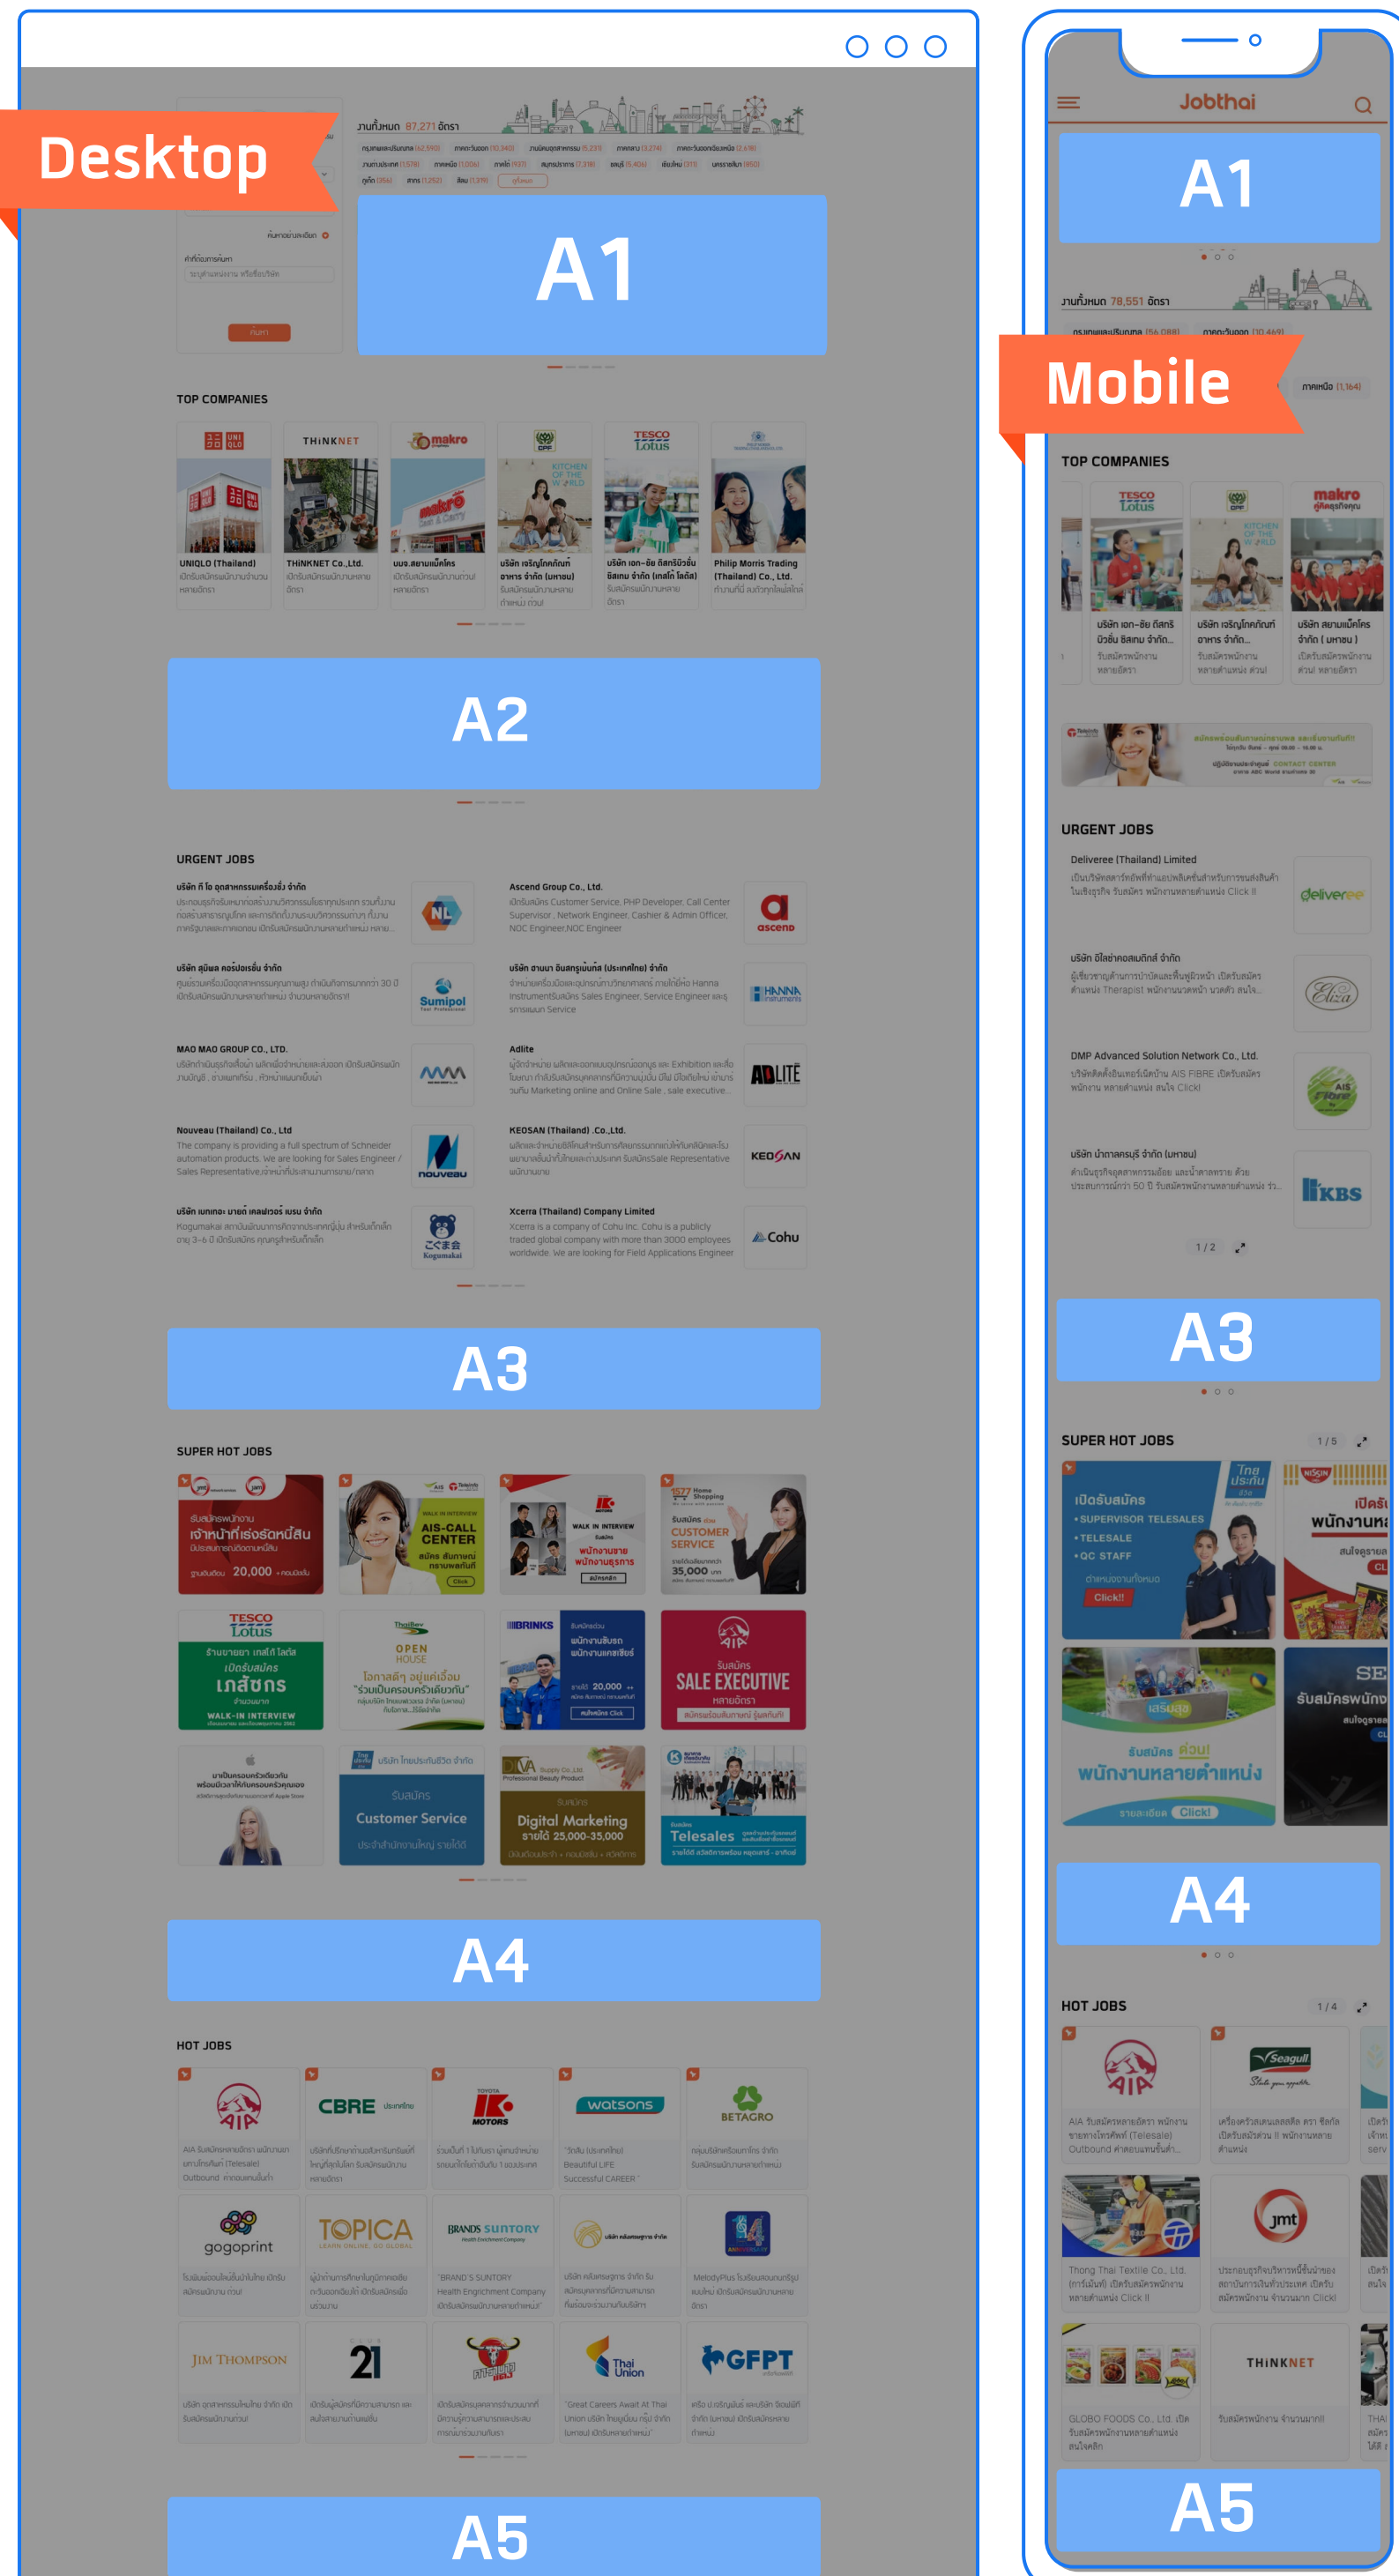

PRELOAD An entry pop-up ads on both desktop and mobile is a perfect choice to reach large audiences or promote Walk-in interview.

The illustration shows a desktop monitor and a smartphone, both displaying the Jobthai website with a blue 'PRELOAD' pop-up overlay. The desktop version shows a list of job listings with company logos like UNIQLO, THINKNET, and others. The smartphone version shows a similar view but with a smaller pop-up. To the right, a white box with a blue border contains the pricing information: '1 Week', '฿25,000', and '+Vat 7% = ฿26,750'. On the left, there is a small icon of a potted plant and a speech bubble icon.

BANNER A1, A2, A3, A4, A5

Banner A1

Catch job seekers' attention at a prime spot, located at the top and next to the most used function "Job Search"

1 Month

฿50,000

+Vat 7% = ฿53,500

On both desktop and mobile.