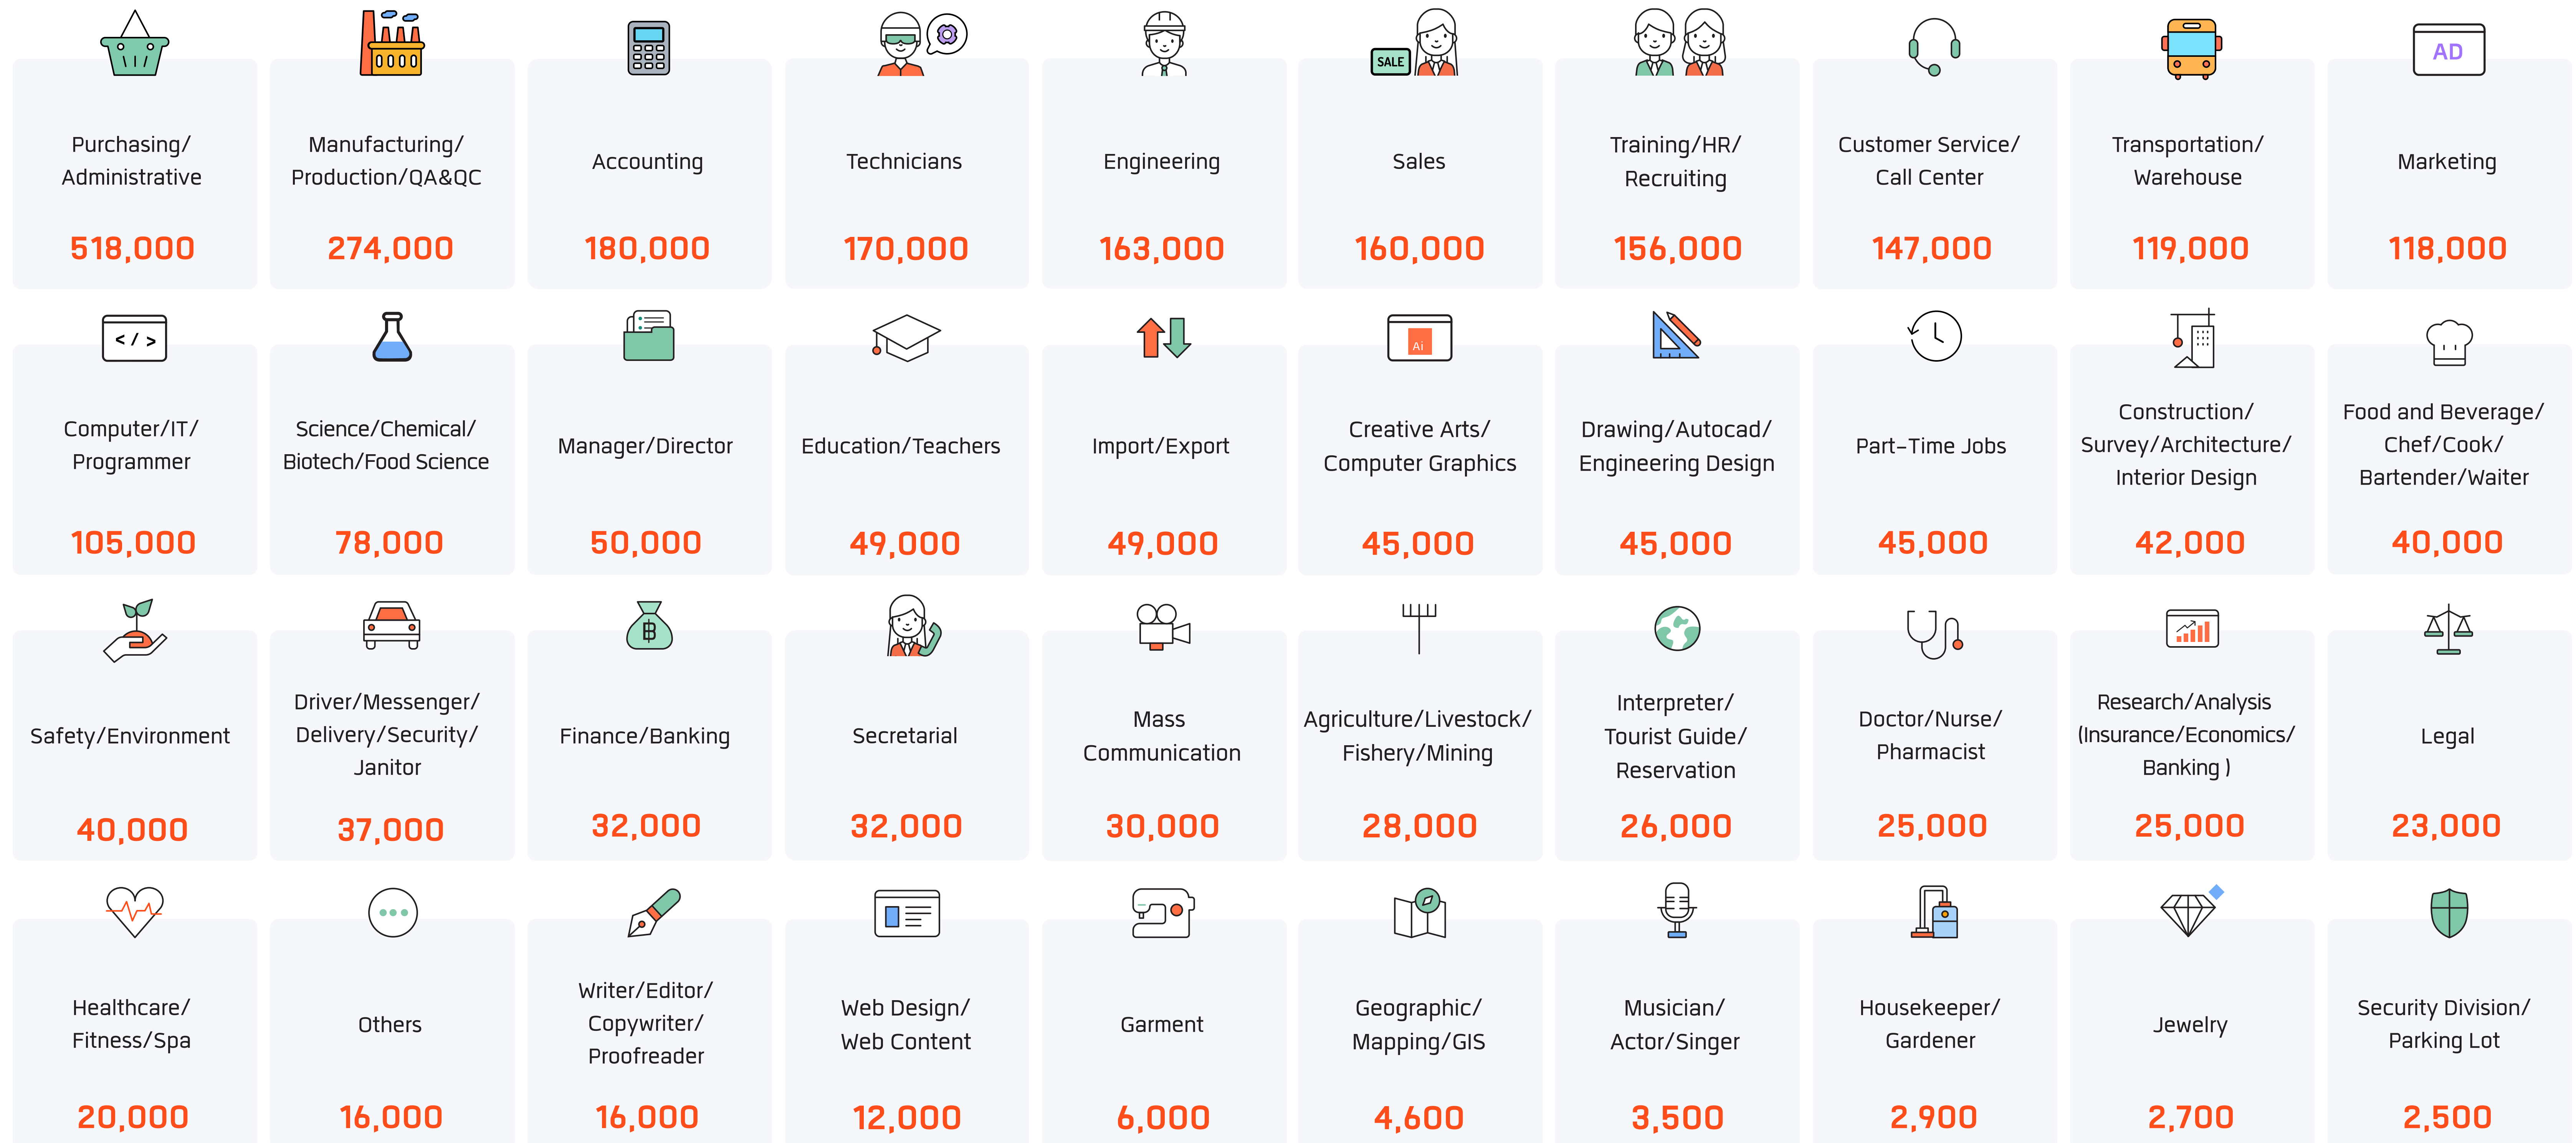

Work Experience

- > 10 years : 11%
148,000
- 5-10 years : 22%
280,000
- 3-5 years : 18%
226,000
- 1-3 years : 27%
347,000
- 0-1 year : 22%
283,000

Age

- > 35 Years old : 20%
345,000
- 30-35 Years old : 22%
385,000
- 25-30 Years old : 40%
711,000
- 20-25 Years old : 17%
310,000
- < 20 Years old : 1%
4,200

Region

- 50% Bangkok Area
885,000
- 8% Northern
147,000
- 13% Northeastern
226,000
- 8% Central
136,000
- 16% Eastern
276,000
- 5% Southern
82,000

Candidates' preferred job categories

TRUSTED BY LEADING COMPANIES