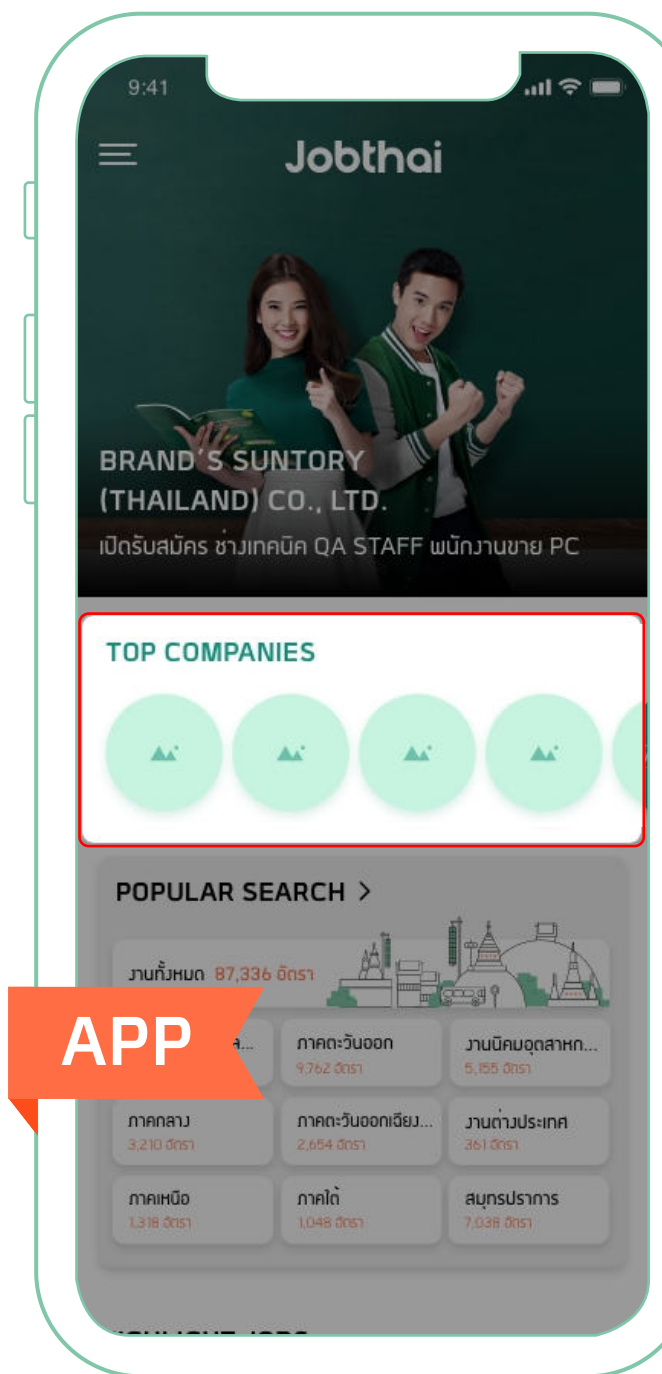

TOP COMPANIES

A remarkable section to promote your company with a standout logo.

1 Month **฿18,000**
+Vat 7% = ฿19,260