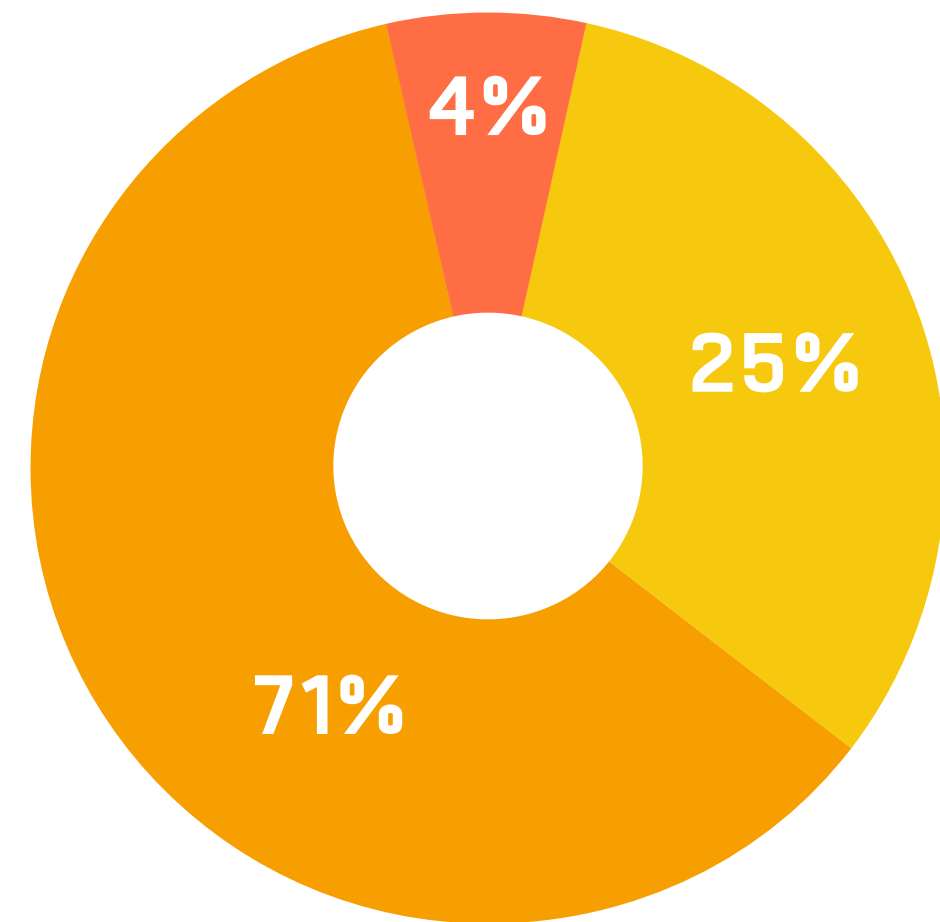

Search from 1,750,000 quality resume at JobThai

Education

- 4% Postgraduate Degree
  76,000
- 71% Bachelor's Degree
  1,240,000
- 25% Below Bachelor's Degree
  440,000