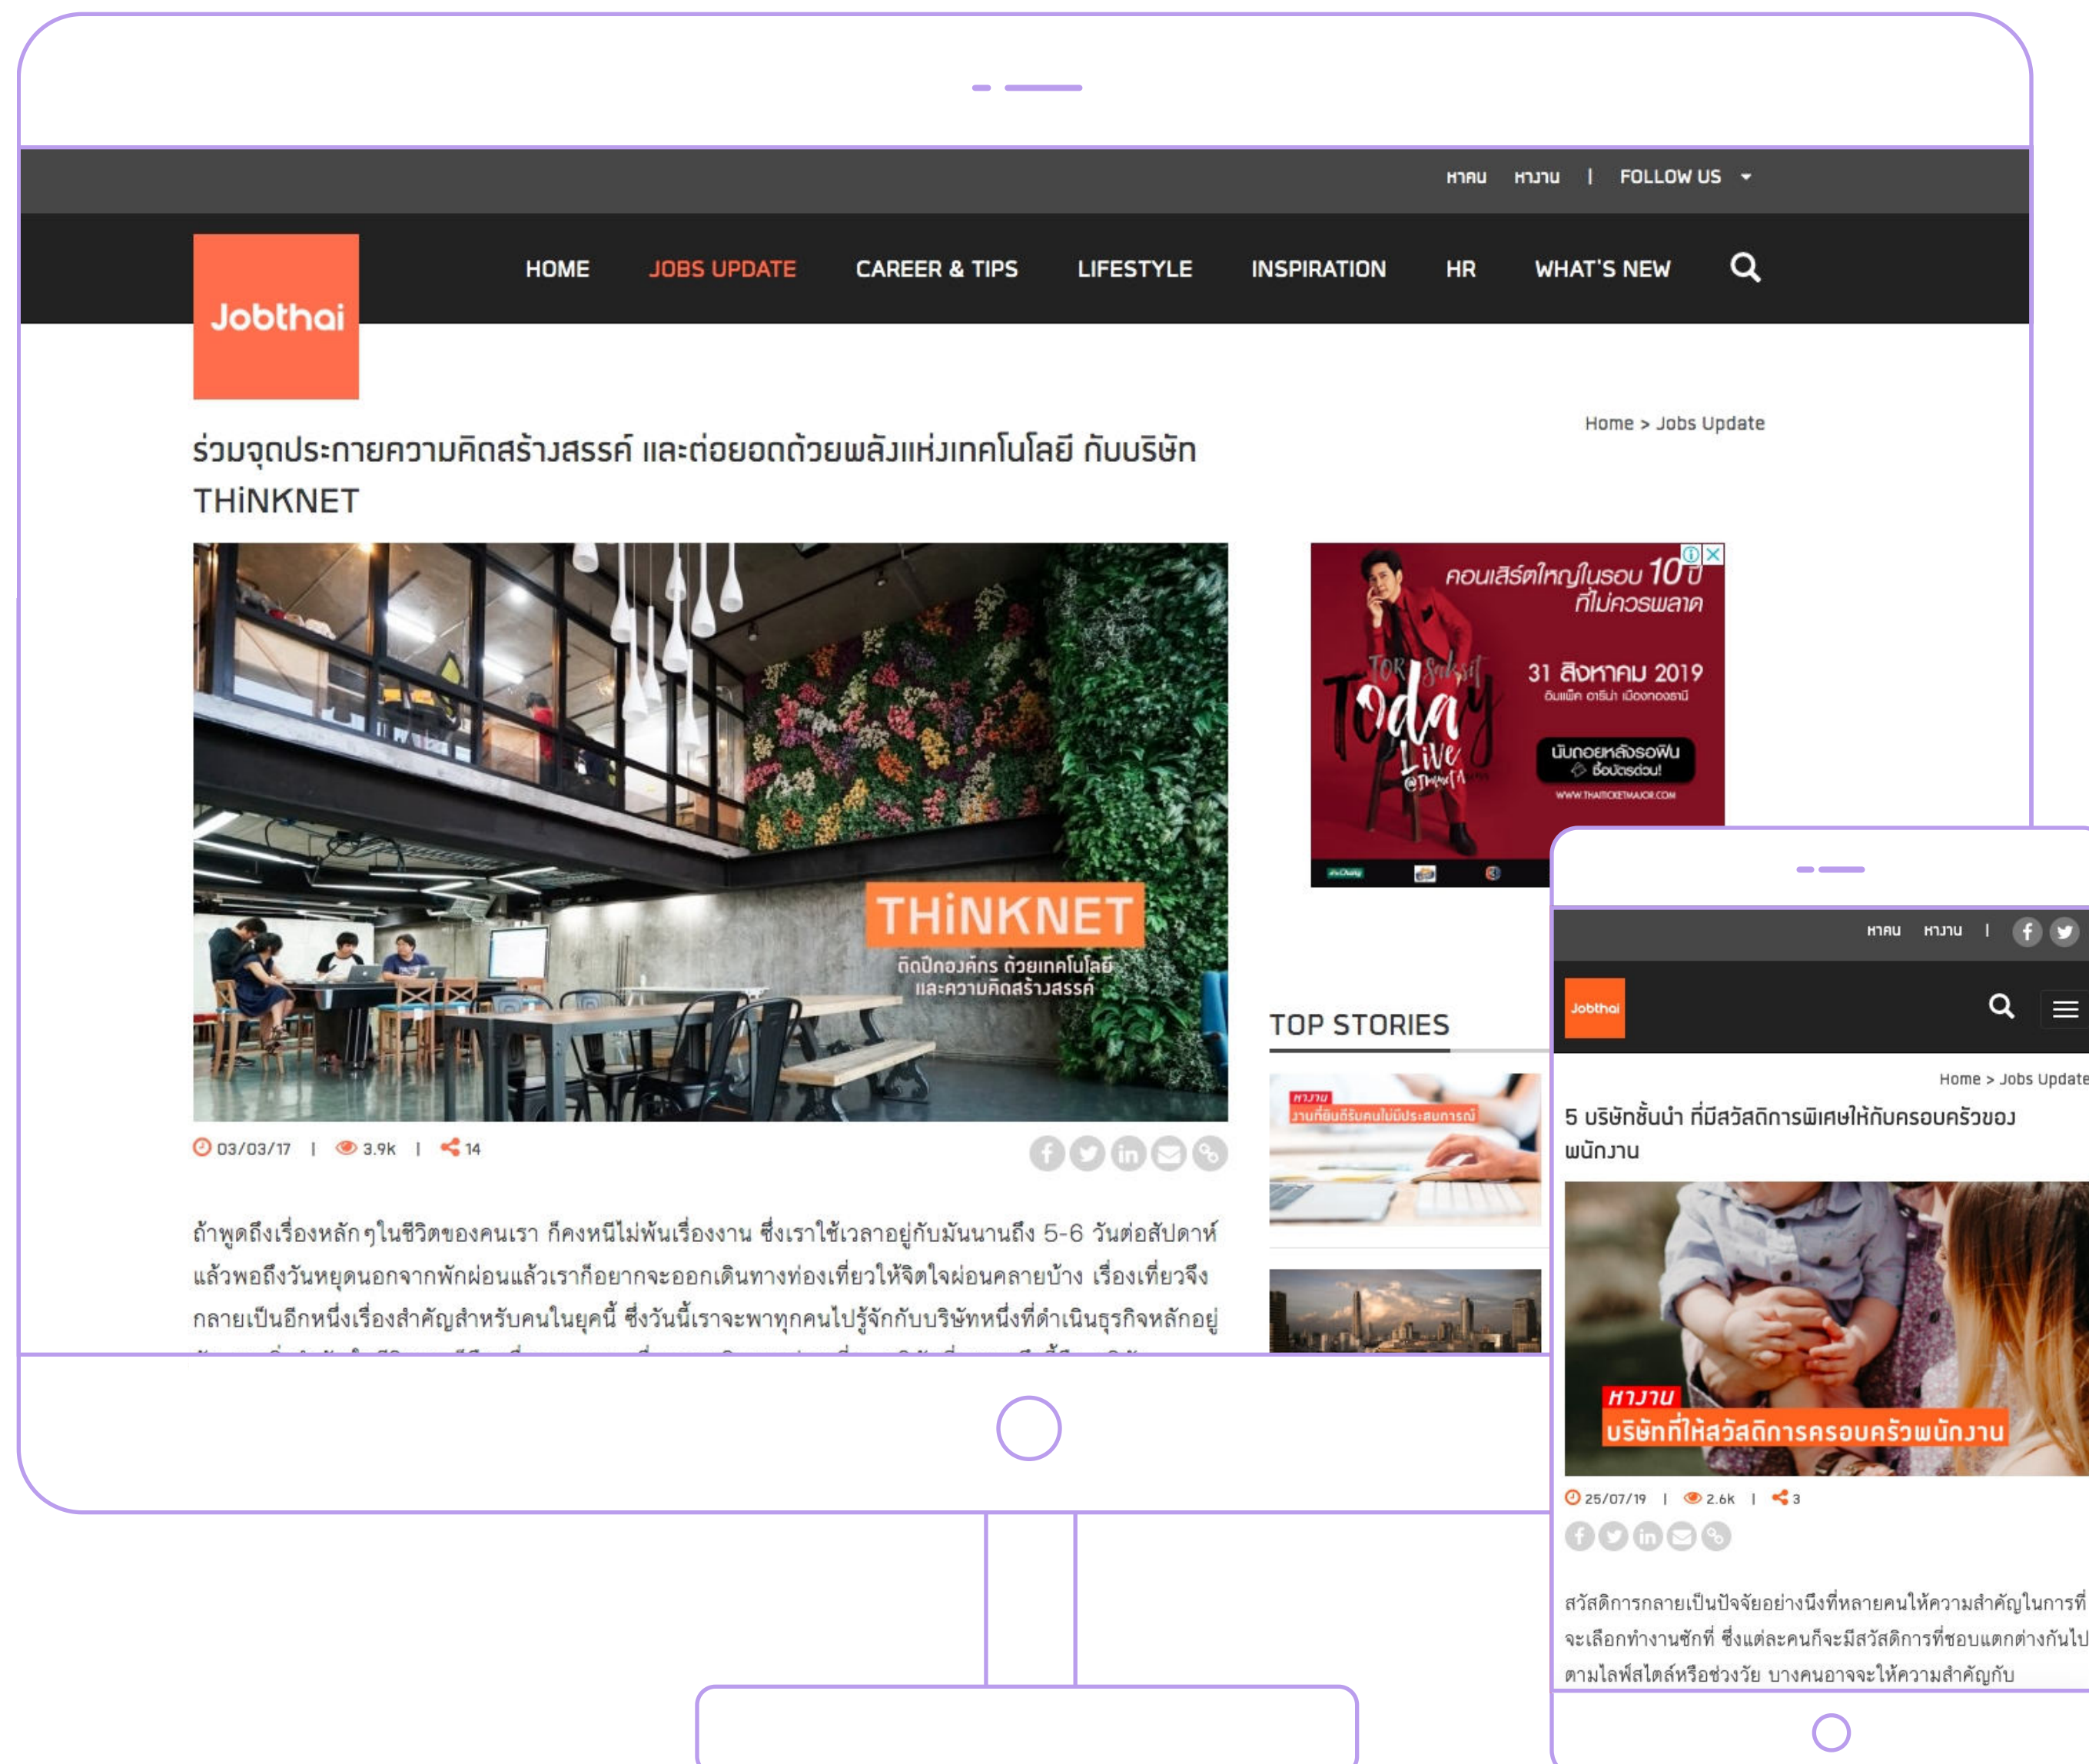

Special Articles (Website)

Special articles written to gather interests from job seekers towards companies demonstrating topics such as company's culture, work challenges, or activities that will create working people's inspiration.

Target audience

Working people looking for new opportunities.

Public Relations Channel

blog.JobThai.com, JobThai social media, and JobThai users' email.

For further inquiries please contact

Tel. [02-480-9999](tel:02-480-9999) or sale@jobthai.com