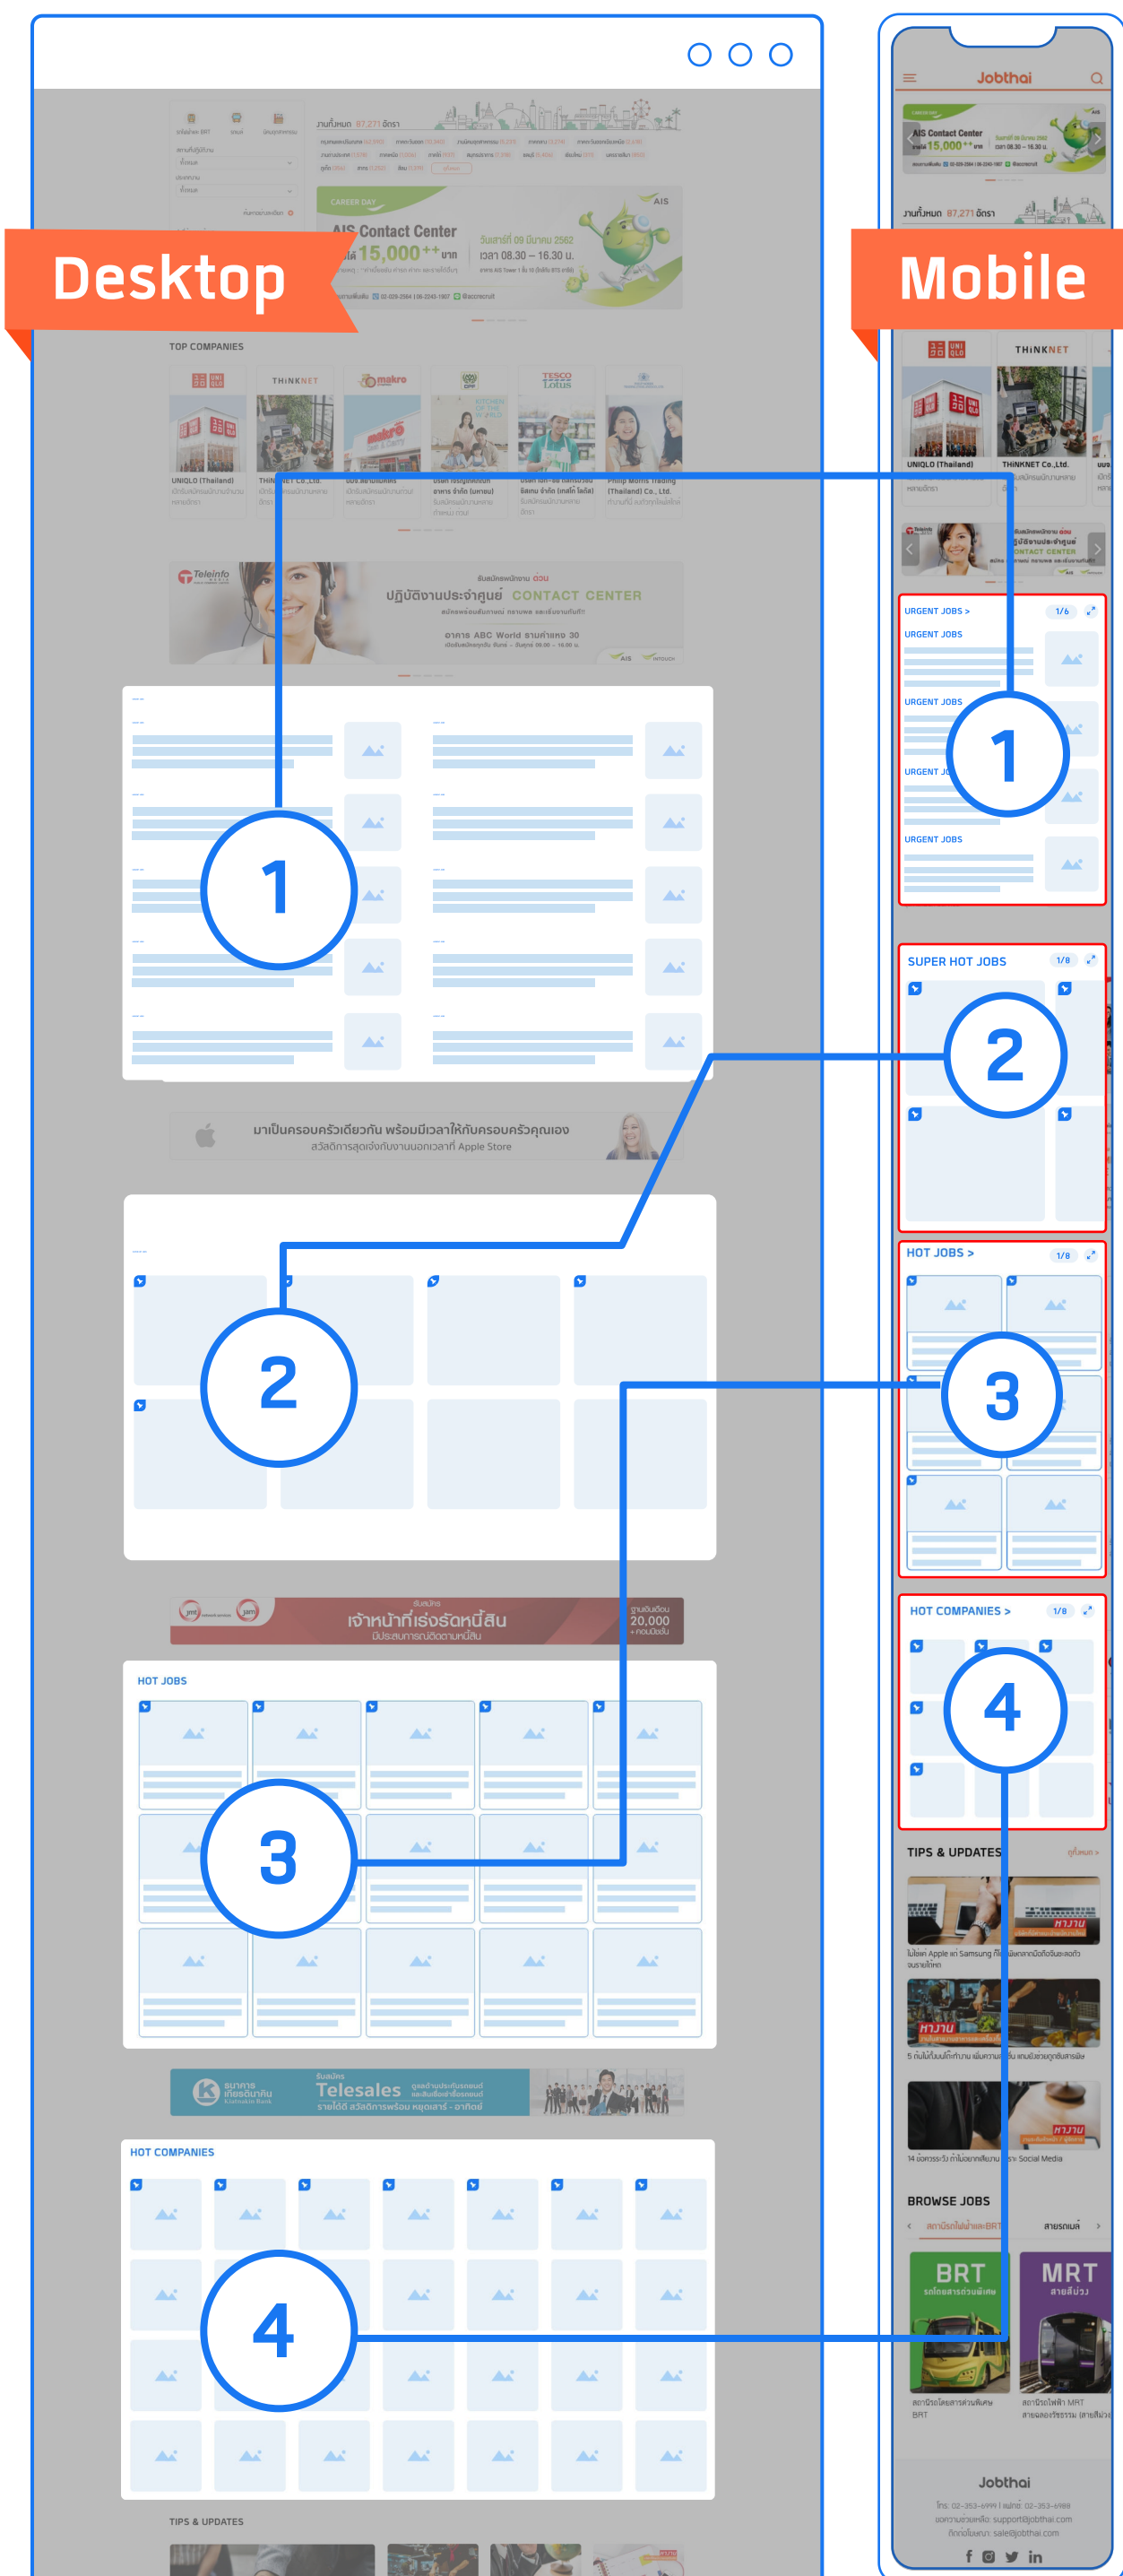

Increase your job posting visibility with URGENT JOBS, SUPER HOT JOBS, HOT JOBS and HOT COMPANIES

1 URGENT JOBS

Promote your urgently required position with “Urgent Jobs”. Both company logo and recruiting message are displayed.

1 Week	1 Month
฿2,500	฿9,000
+Vat 7% = ฿2,675	+Vat 7% = ฿9,630

On both desktop and mobile.

2 SUPER HOT JOBS

Attract job seekers with a large banner on “Super Hot Jobs”

Pin now! a new feature which you can pin your job post on the top of the section.

1 Week	1 Month
฿3,500	฿12,000
+Vat 7% = ฿3,745	+Vat 7% = ฿12,840

Pin + ฿700	Pin + ฿2,500

฿4,200	฿14,500
+Vat 7% = ฿4,494	+Vat 7% = ฿15,515

On both desktop and mobile.

3 HOT JOBS

Make your job post more apparent with your company logo and recruiting message at “Hot Jobs”

Pin now! a new feature which you can pin your job post on the top of the section.

1 Week	1 Month
฿1,500	฿5,000
+Vat 7% = ฿1,605	+Vat 7% = ฿5,350

Pin + ฿500	Pin + ฿1,700

฿2,000	฿6,700
+Vat 7% = ฿2,140	+Vat 7% = ฿7,169

On both desktop and mobile.

4 HOT COMPANIES

Appeal to job seekers more with your logo at “Hot Companies”

Pin now! a new feature which you can pin your job post on the top of the section.

1 Week	1 Month
฿1,000	฿3,500
+Vat 7% = ฿1,070	+Vat 7% = ฿3,745

Pin + ฿300	Pin + ฿1,000

฿1,300	฿4,500
+Vat 7% = ฿1,391	+Vat 7% = ฿4,815

On both desktop and mobile.

Remarks

2% Withholding tax deduction is required for the advertising rate more than 1,000 THB (7% VAT Excluded). | The advertising rate above does not include bank transfer fees. | JobThai will automatically update your job posting date everyday.