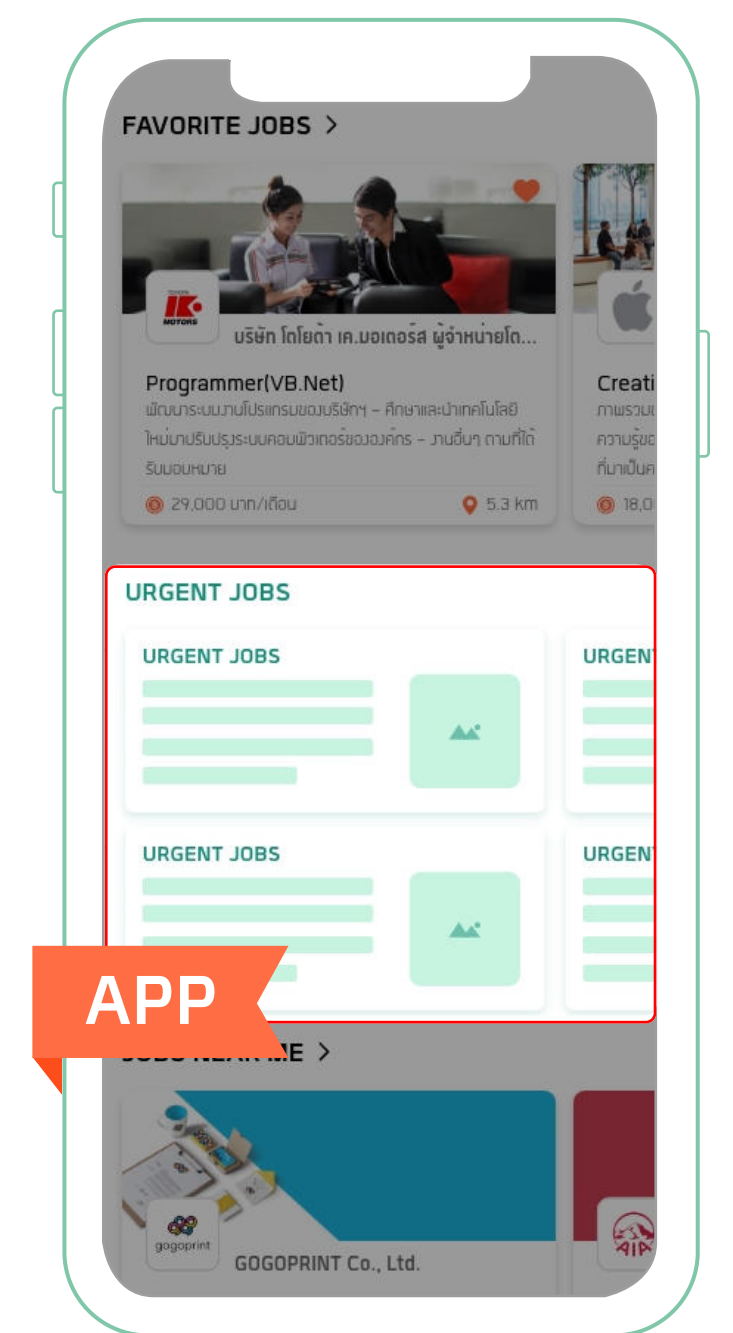

URGENT JOBS

Promote your urgently required position with “Urgent Jobs”. Both company logo and recruiting message are displayed.

1 Week **฿1,500**
+Vat 7% = ฿1,605
1 Month **฿5,500**
+Vat 7% = ฿5,885