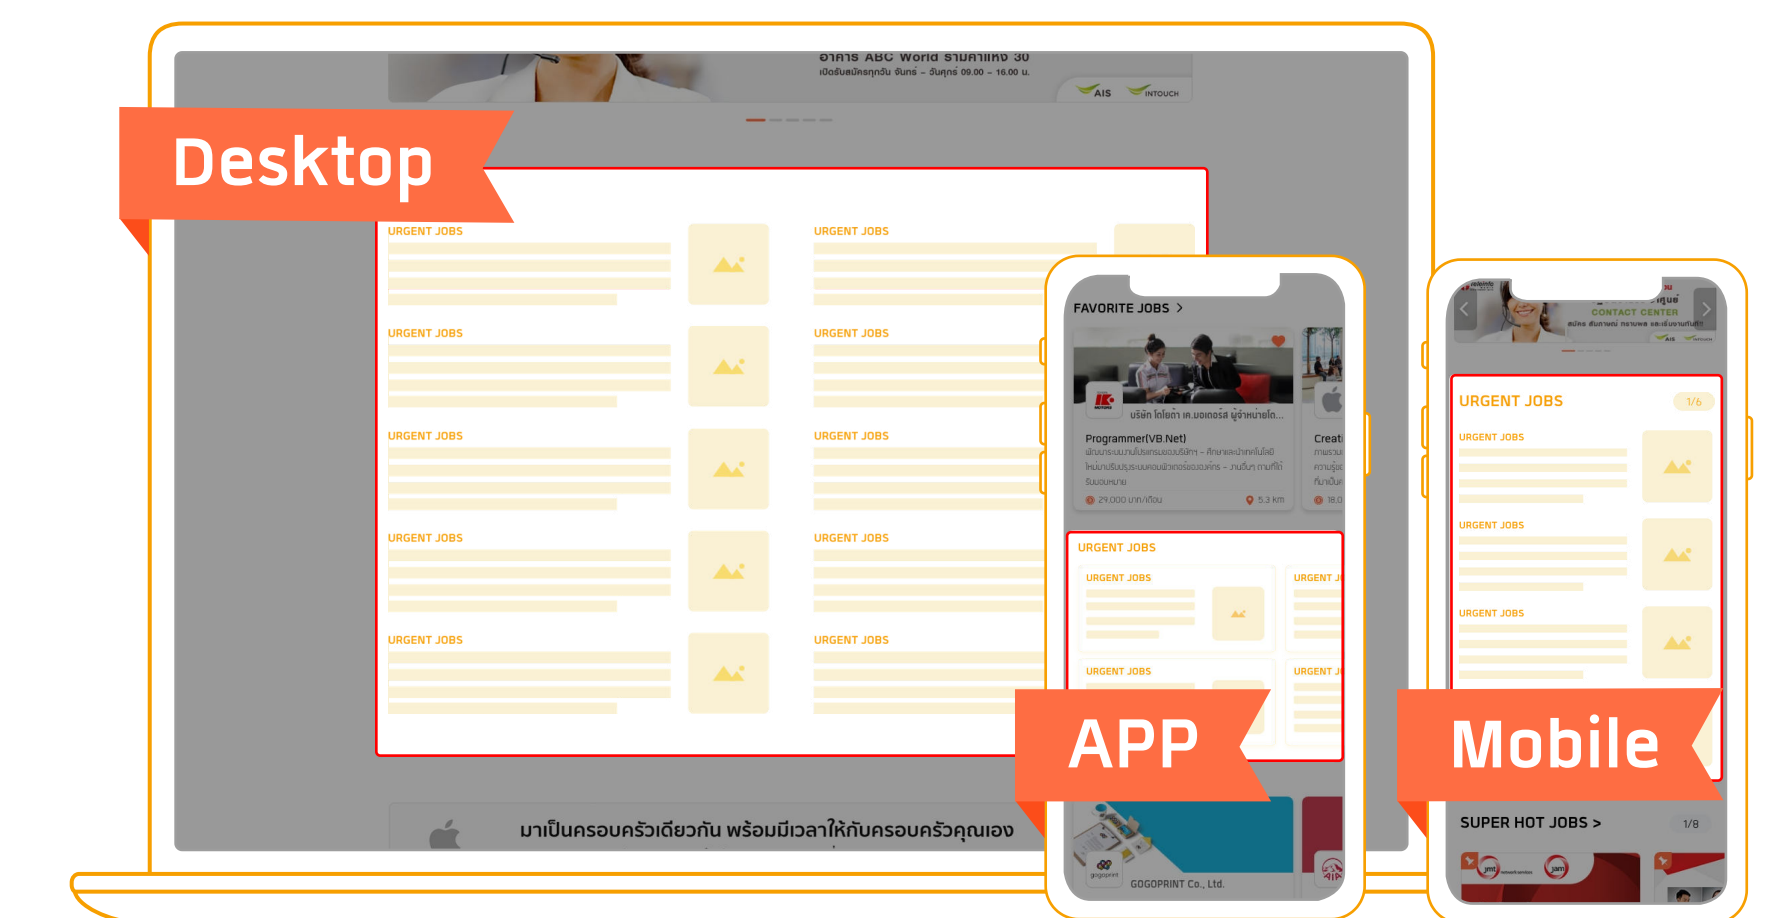

Combo Pack

Special JobThai banner packages reach more than 1,800,000 users per day throughout the platform ; desktop, mobile and application.

PRELOAD

The most eye-catching banners, displayed on desktop, mobile and application, aim to achieve high awareness and visibility, increasing your chance to get the right candidates.

1 Week **฿36,000** +Vat 7% = ฿38,520   1 Month **฿129,600** +Vat 7% = ฿138,672

TOP COMPANIES

An outstanding section to promote your company.

1 Month
฿47,000
+Vat 7% = ฿50,290

URGENT JOBS

Promote your urgently required position with “Urgent Jobs”. Both company logo and recruiting message are shown.

1 Week **฿3,500** +Vat 7% = ฿3,745   1 Month **฿13,000** +Vat 7% = ฿13,910

Remarks

2% Withholding tax deduction is required for the advertising rate more than 1,000 THB (7% VAT Excluded). | The advertising rate above does not include bank transfer fees. | JobThai will automatically update your job posting date everyday.