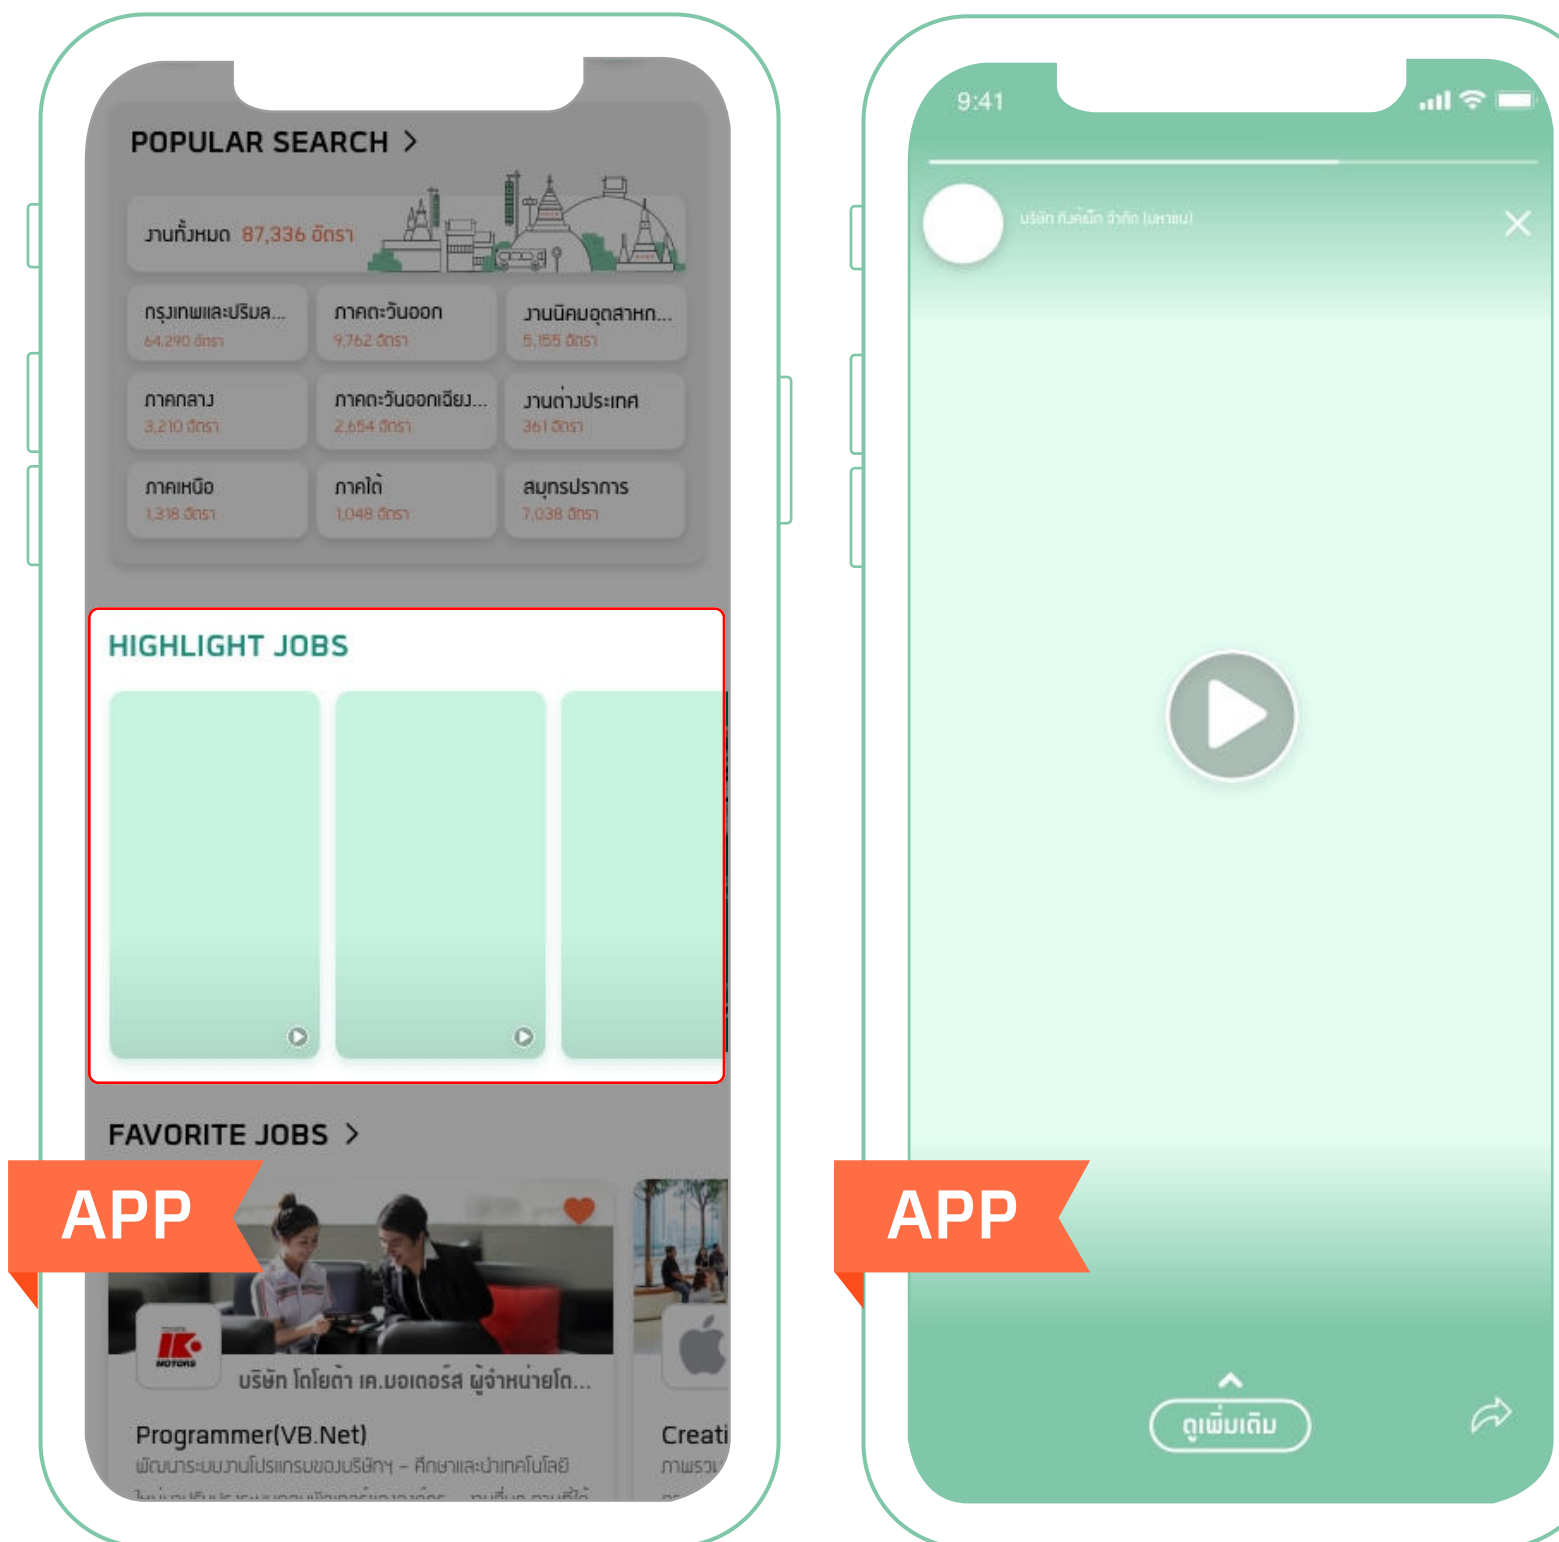

A remarkable section to promote your company with a standout logo.

1 Month **฿18,000**
+Vat 7% = ฿19,260

HIGHLIGHT JOBS

A new and unique way to advertise your job posts and company with short video.

1 Week **฿6,000**
+Vat 7% = ฿6,420
1 Month **฿20,000**
+Vat 7% = ฿21,400