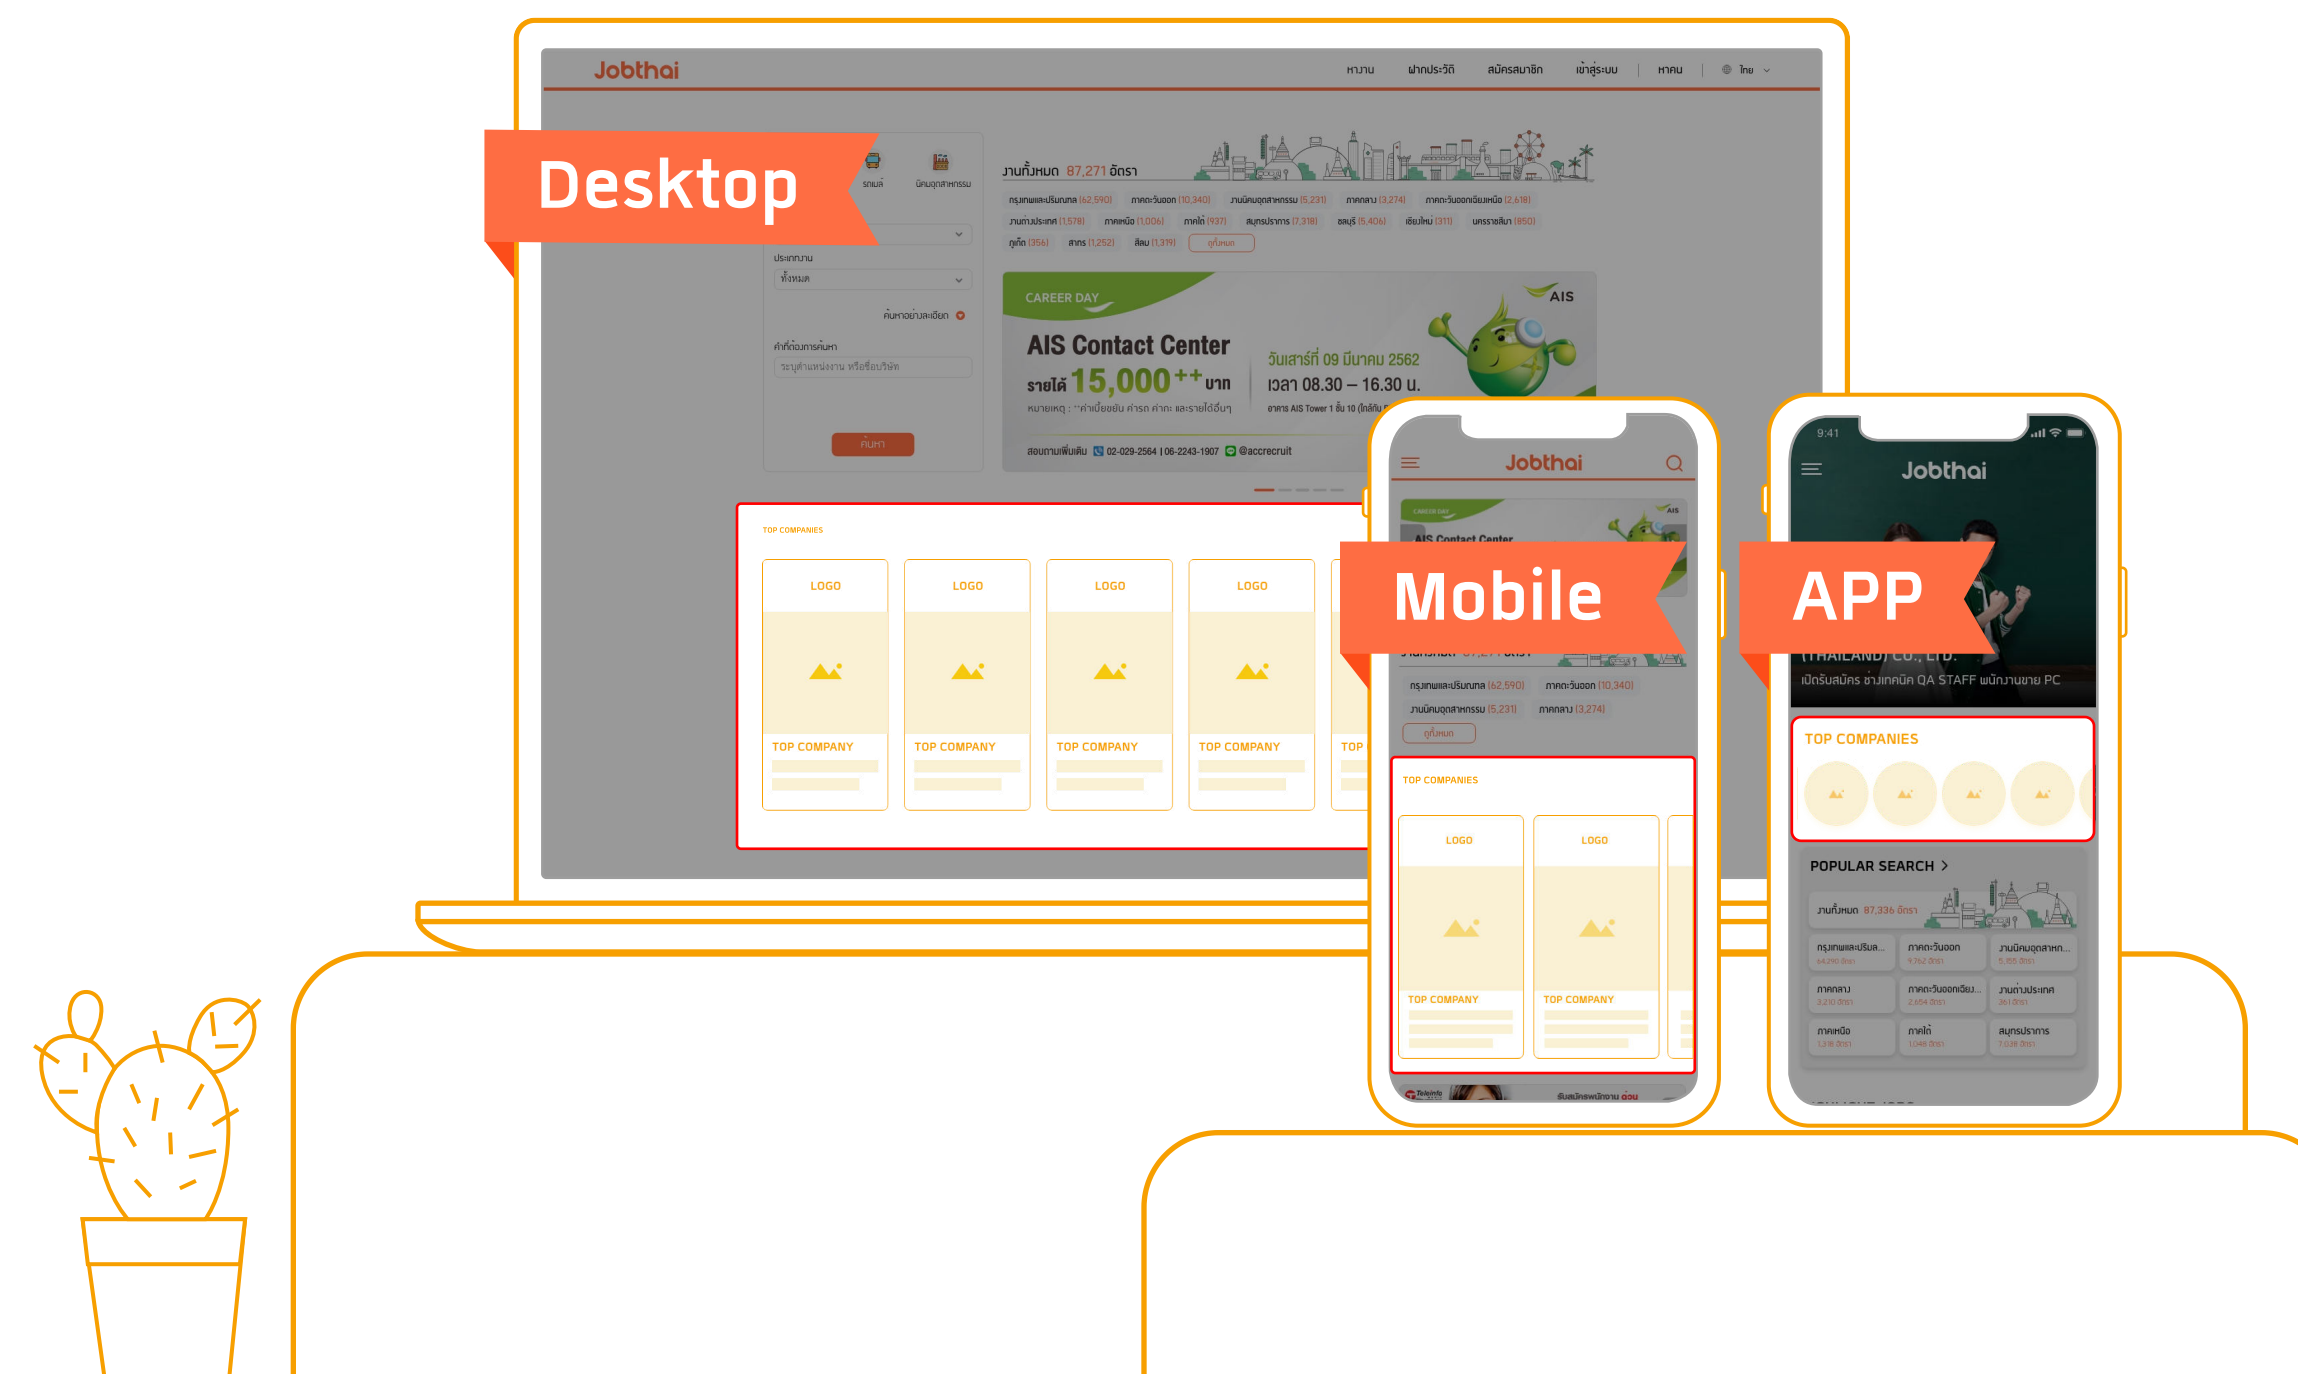

Combo Pack

Special JobThai banner packages reach more than 1,800,000 users per day throughout the platform ; desktop, mobile and application.

PRELOAD

The most eye-catching banners, displayed on desktop, mobile and application, aim to achieve high awareness and visibility, increasing your chance to get the right candidates.

1 Week **฿36,000** +Vat 7% = ฿38,520   1 Month **฿129,600** +Vat 7% = ฿138,672

TOP COMPANIES

An outstanding section to promote your company.

1 Month
฿47,000
+Vat 7% = ฿50,290

URGENT JOBS

Promote your urgently required position with “Urgent Jobs”. Both company logo and recruiting message are shown.

1 Week **฿3,500** +Vat 7% = ฿3,745   1 Month **฿13,000** +Vat 7% = ฿13,910

Remarks

2% Withholding tax deduction is required for the advertising rate more than 1,000 THB (7% VAT Excluded). | The advertising rate above does not include bank transfer fees. | JobThai will automatically update your job posting date everyday.