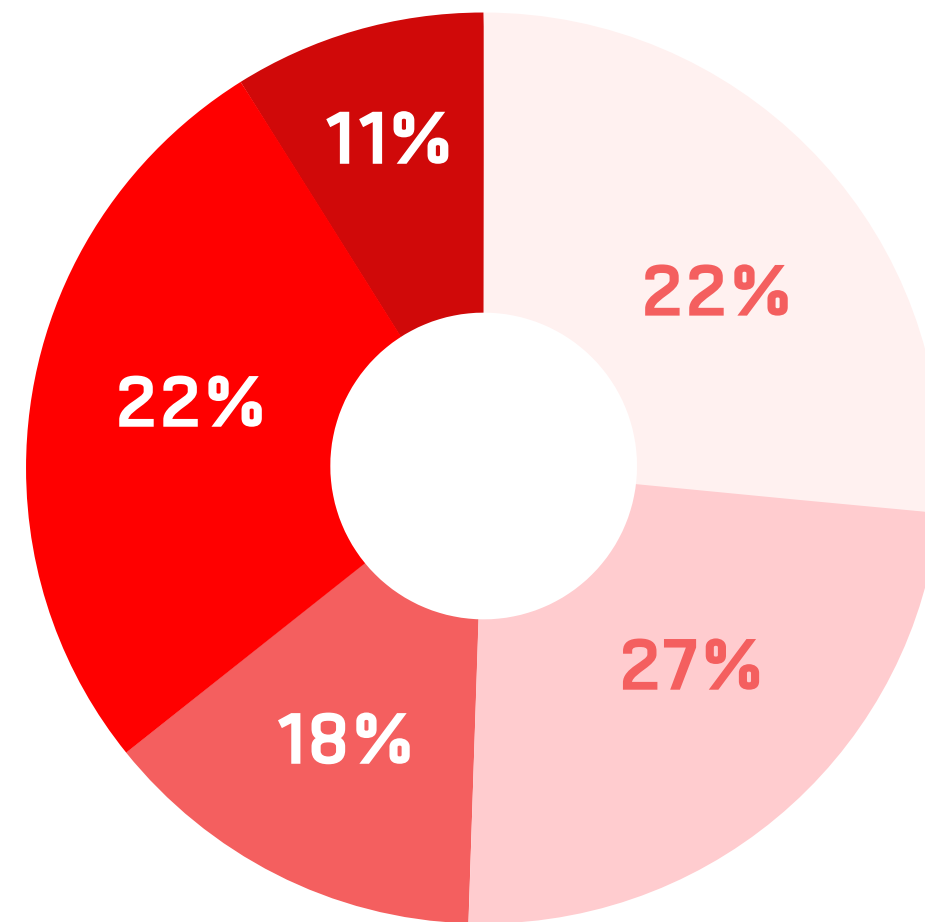

Work Experience

- > 10 years : 11%
148,000
- 5-10 years : 22%
280,000
- 3-5 years : 18%
226,000
- 1-3 years : 27%
347,000
- 0-1 year : 22%
283,000

Age

- > 35 Years old : 20%
345,000
- 30-35 Years old : 22%
385,000
- 25-30 Years old : 40%
711,000
- 20-25 Years old : 17%
310,000
- < 20 Years old : 1%
4,200