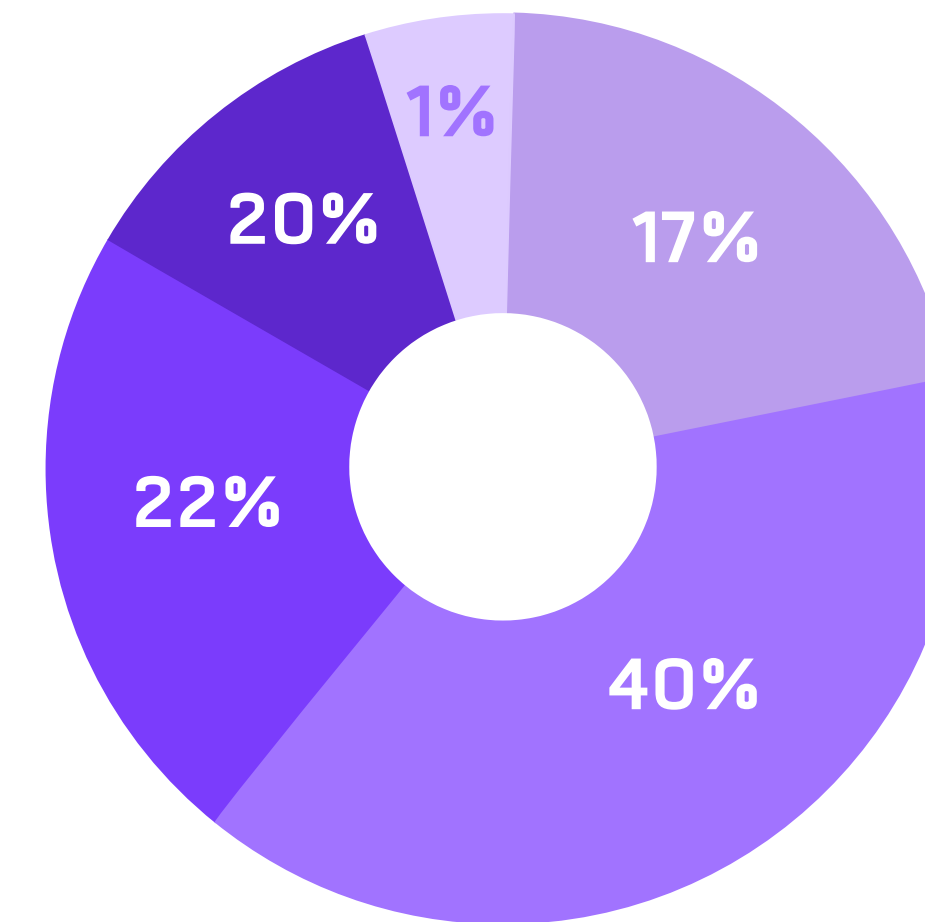

Average Number of Candidates
200,000 per month

Search from 1,750,000 quality resume at JobThai

Education

- 4% Postgraduate Degree
76,000
- 71% Bachelor's Degree
1,240,000
- 25% Below Bachelor's Degree
440,000

Work Experience

- > 10 years : 11%
148,000
- 5-10 years : 22%
280,000
- 3-5 years : 18%
226,000
- 1-3 years : 27%
347,000
- 0-1 year : 22%
283,000

Age

- > 35 Years old : 20%
345,000
- 30-35 Years old : 22%
385,000
- 25-30 Years old : 40%
711,000
- 20-25 Years old : 17%
310,000
- < 20 Years old : 1%
4,200